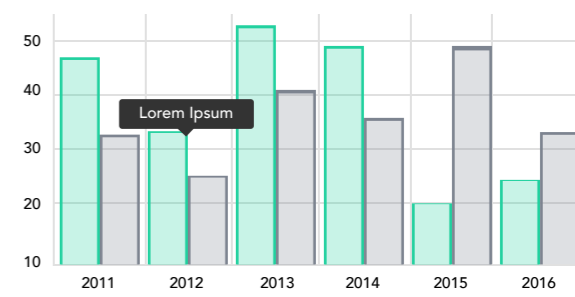

Drop List

Button w/Drop List

Icons (font awesome)

Typography

This is a header (Avenir Font Family)

This is a sub header (Avenir Font Family)

Information Graphics (by chart.js for Angular)

Doughnut Chart

Pie Chart

Line Chart

Bar Chart

Grids

century gothic font	head 2	head 3	head 4
Item 1	Item 1	Item 1	Item 1
Item 2	Item 2	Item 2	Item 2
Item 3	Item 3	Item 3	Item 3
Item 4	Item 4	Item 4	Item 4
Item 5	Item 5	Item 5	Item 5