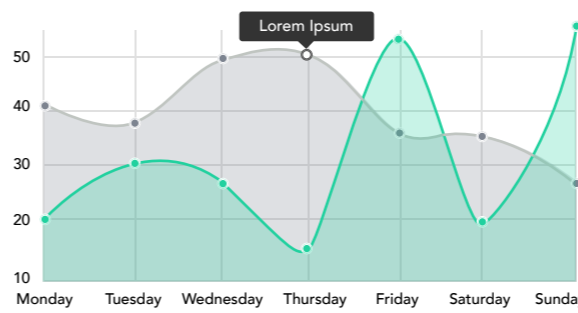

Drop List

Button w/Drop List

Icons (font awesome)

Typography

This is a header (Avenir Font Family)

This is a sub header (Avenir Font Family)

Information Graphics (by chart.js for Angular)

Doughnut Chart

Pie Chart

Line Chart

Bar Chart

Grids

century gothic font	head 2	head 3	head 4
Item 1	Item 1	Item 1	Item 1
Item 2	Item 2	Item 2	Item 2
Item 3	Item 3	Item 3	Item 3
Item 4	Item 4	Item 4	Item 4
Item 5	Item 5	Item 5	Item 5